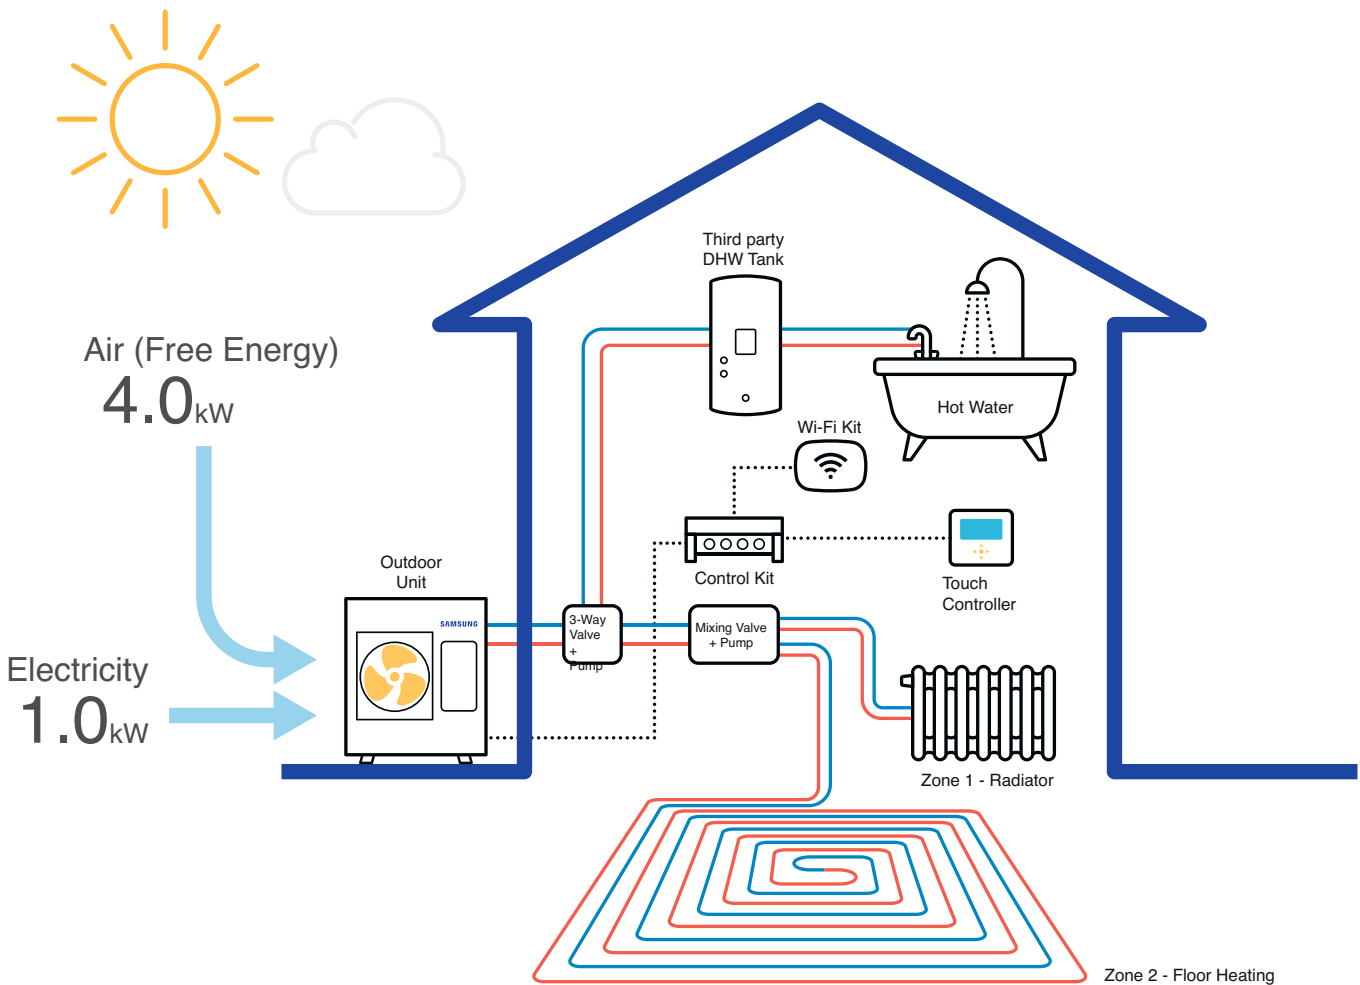

SAMSUNG

EHS Monobloc GEN6

Cutting Edge, Reliable
Technology

www.energien.co.uk

SAMSUNG

Since introducing its first air conditioner in 1974, Samsung Electronics has been redefining indoor climate comfort for tomorrow's society. Samsung go beyond convention, through a relentless focus on pushing the boundaries of technology, innovation and design.

The Samsung EHS GEN6

The Samsung Gen6 air source heat pump offers reliable performance all year round, this is optimised through an Eco-Friendly design which provides exceptional efficiency levels. The R32 refrigerant allows 60°C max water temperatures which may mean no radiator changes, as well as cheaper and quicker installations. This Samsung Heat Pump has the potential to reach an industry-leading 470% efficiency, the GEN6 is among the most efficient range of heat pumps in the UK.

Specifications

	AE050RXYDEG	AE080RXYDEG	AE120RXYDEG	AE160RXYDEG
Output (kW) - 2/50	4.4	6.4	10.4	12.3
SCOP (Efficiency) @ 50°C	390%	380%	410%	380%
Sound Pressure	45	48	50	52
Dimensions (mm) W x H x D	880 x 789 x 310	940 x 998 x 330	940 x 1420 x 330	940 x 1420 x 330
Refrigerant	R32	R32	R32	R32
Warranty (years)	up to 7	up to 7	up to 7	up to 7

SUPER EFFICIENT

Boasting up to an industry leading 470% efficiency*, the GEN6 is among the most efficient range of heat pumps in the UK.

*AE120 @ 35°C

R32 REFRIGERANT

With a global warming potential of 675 (two thirds less than R410a), R32 is much better for the environment.